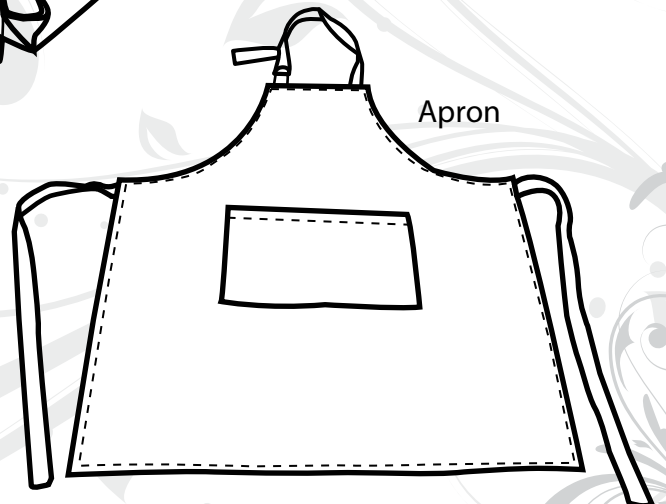

 Irene's
Quilts & Homespuns

Runners - 13" x 16" & 13" x 54"

Place Mat - 13" x 19"

Pot Holder - 8" x 8"

Dishtowel - 18" x 28"

Table Cloth -
54" x 54" & 60" x 84"
(shown in packaging)

Oven Mitt - 6" x 12"

Napkin - 18" x 18"

Basket - 8" x 8" & 5" x 5"

Dishcloth - 13" x 13"

Apron

8609 Giant City Road, Suite E
Carbondale, IL 62902
866-351-7141
618-351-7142 (fax)
www.irenesquilts.com

 **Irene's**
Quilts & Homespuns

Valance - 72" x 14"