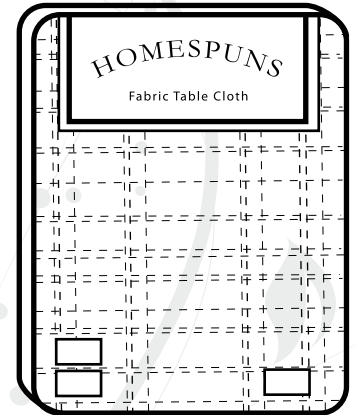

 Irene's
Quilts & Homespuns

Runners - 13" x 16" & 13" x 54"

Place Mat - 13" x 19"

Pot Holder - 8" x 8"

Dishtowel - 18" x 28"

Table Cloth -
54" x 54" & 60" x 84"
(shown in packaging)

Oven Mitt - 6" x 12"

Napkin - 18" x 18"

Basket - 8" x 8" & 5" x 5"

Dishcloth - 13" x 13"

Apron

8609 Giant City Road, Suite E
Carbondale, IL 62902
866-351-7141
618-351-7142 (fax)
www.irenesquilts.com

 **Irene's**
Quilts & Homespuns

Valance - 72" x 14"

Swag - 72" x 24" (One Pair)

Showercurtain - 72" x 72"

Tiers - 72" x 24" & 72" x 36"

Curtain Panel - 72" x 64" (One Pair)

8609 Giant City Road, Suite E
Carbondale, IL 62902
866-351-7141
618-351-7142 (fax)
www.irenesquilts.com